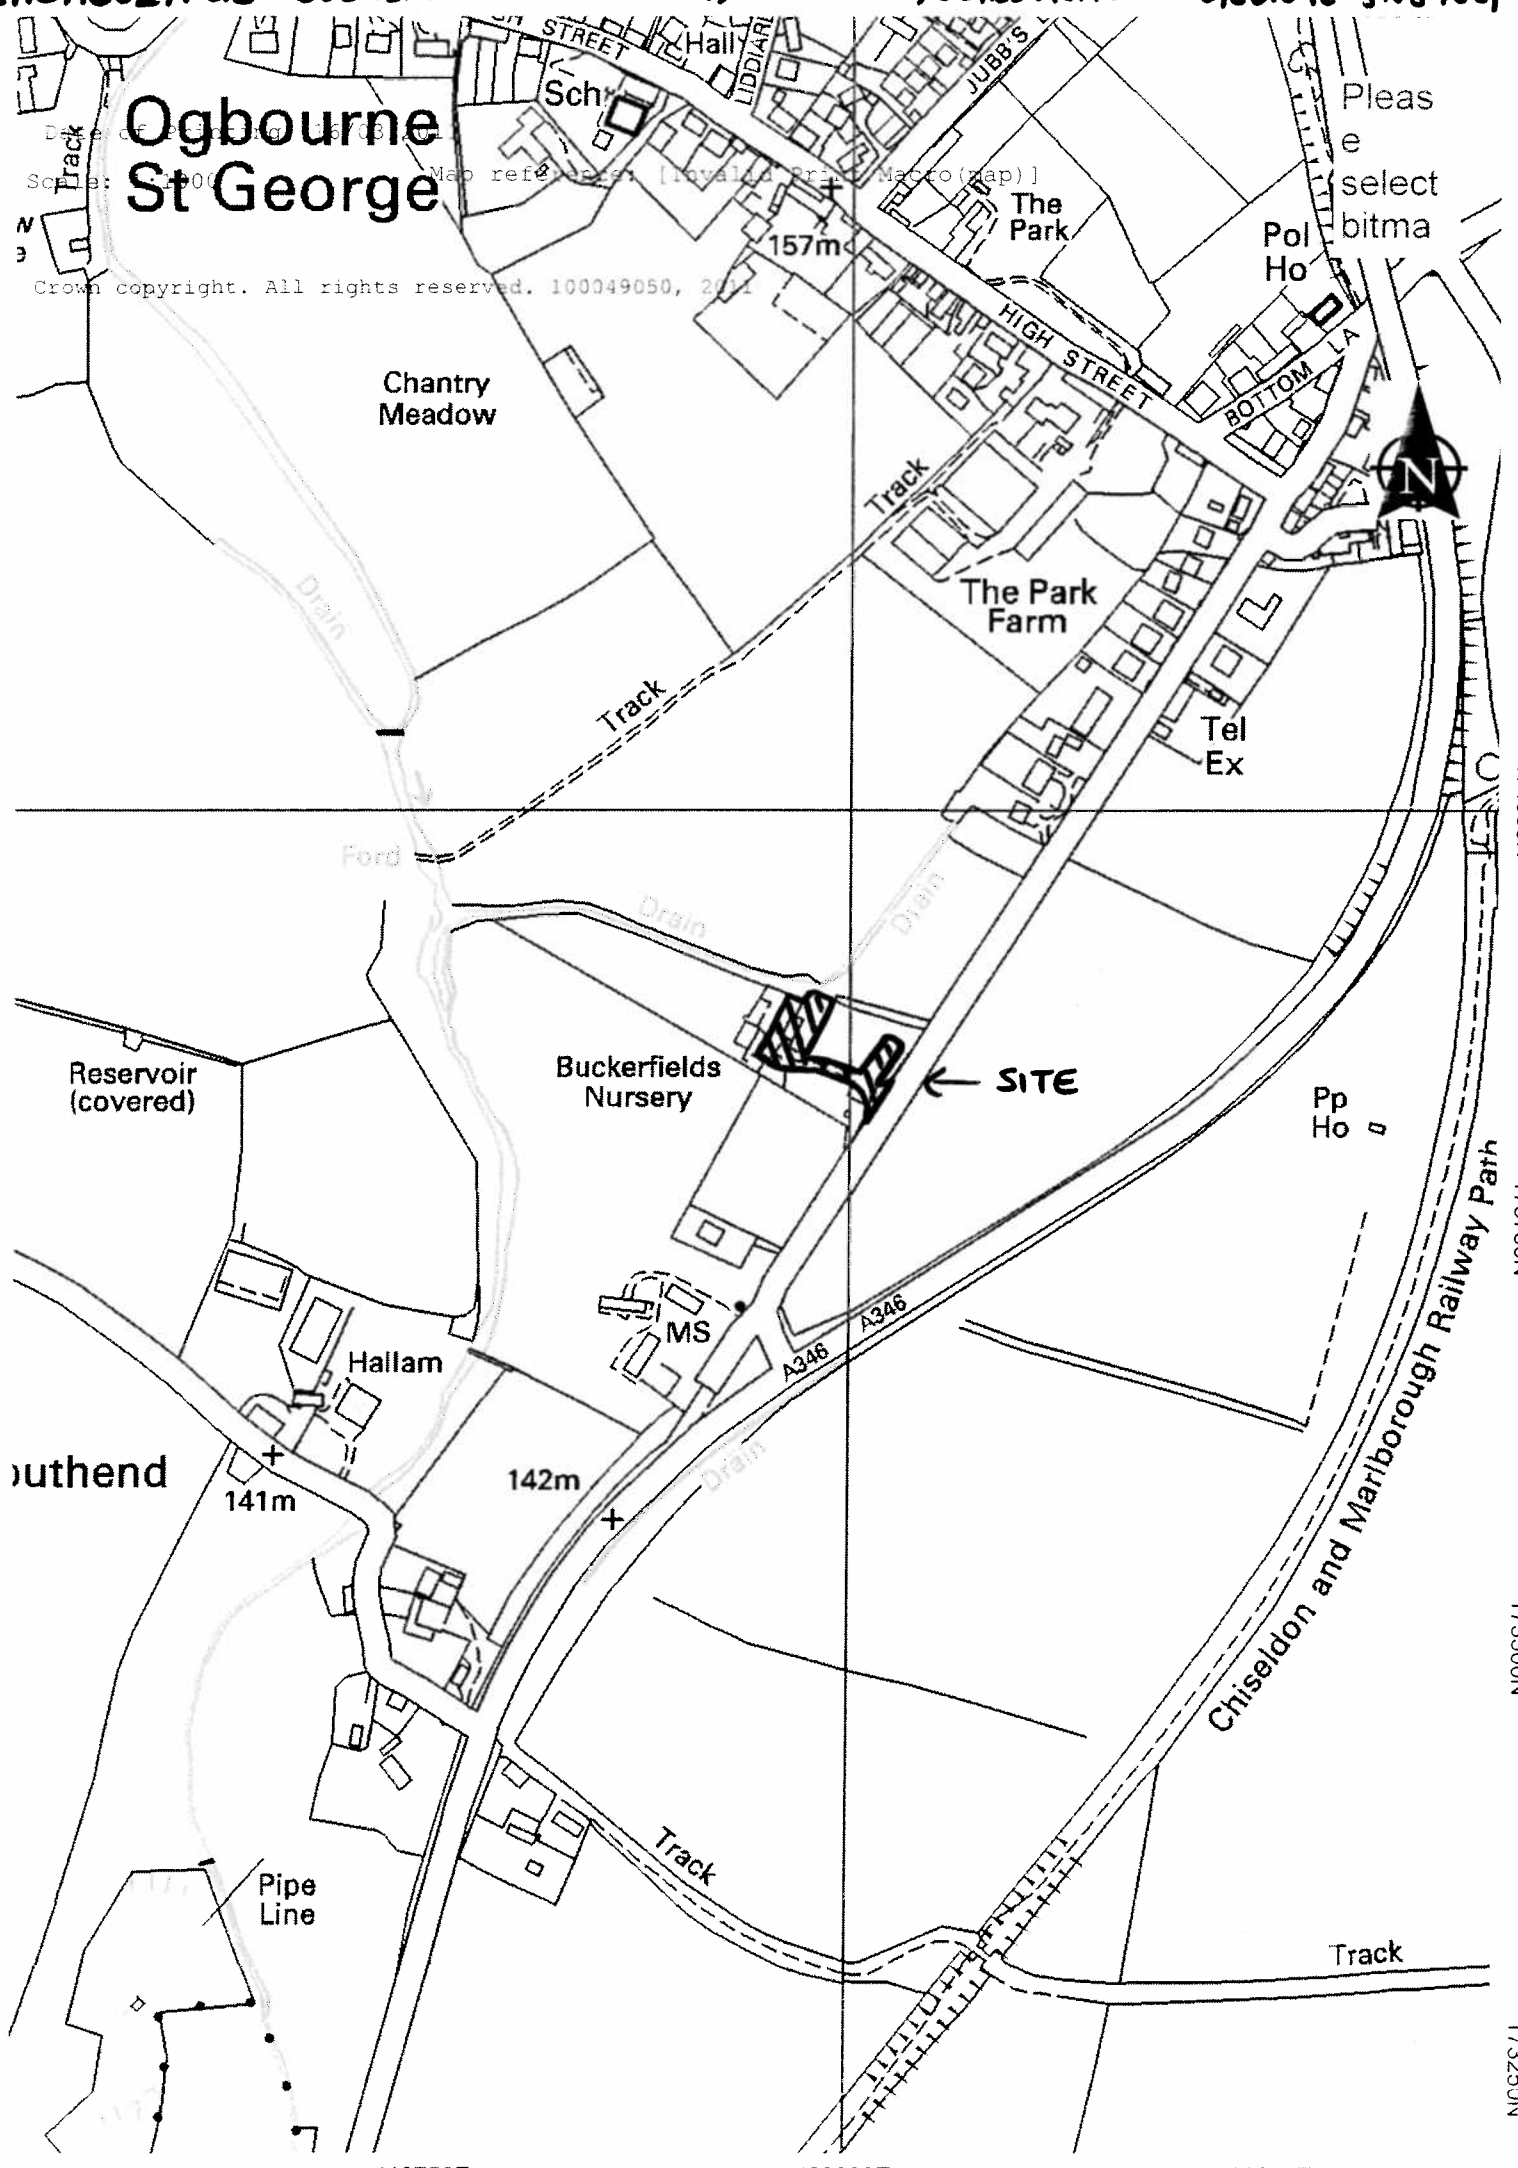

Ogbourne St George

Date of revision: 1/6/03
Scale: 1:1000
Map reference: [invalid: Print Macro (map)]

Crown copyright. All rights reserved. 100049050, 2011

174000N
174000N
174000N
174000N
174000N
174000N
174000N